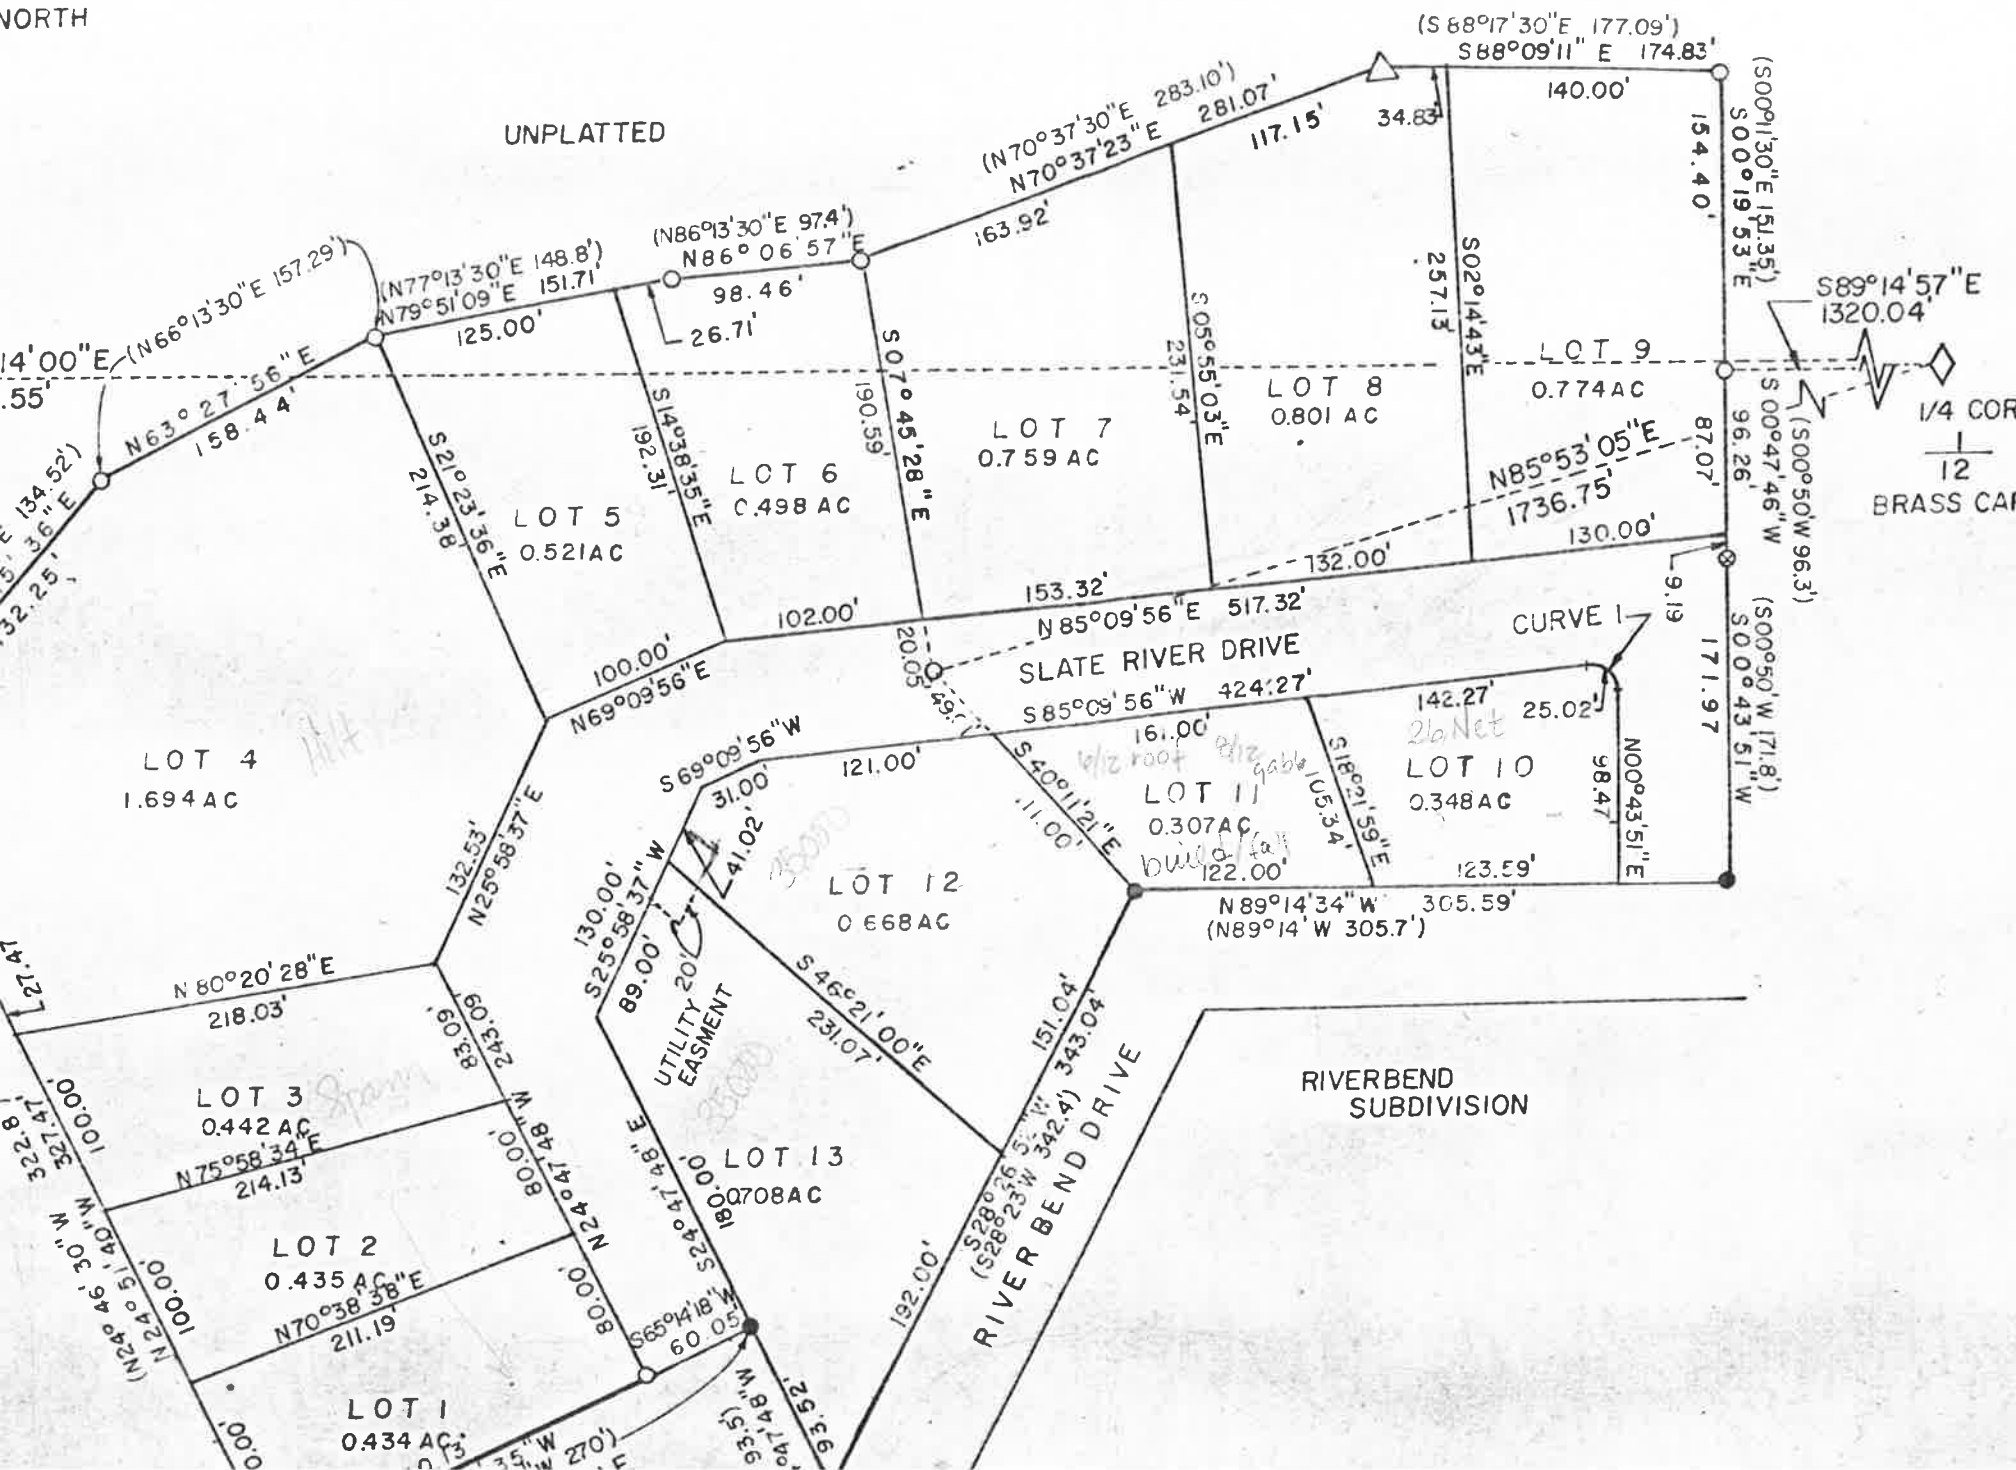

SLATE RIVER ESTATES

NORTH

SCALE: