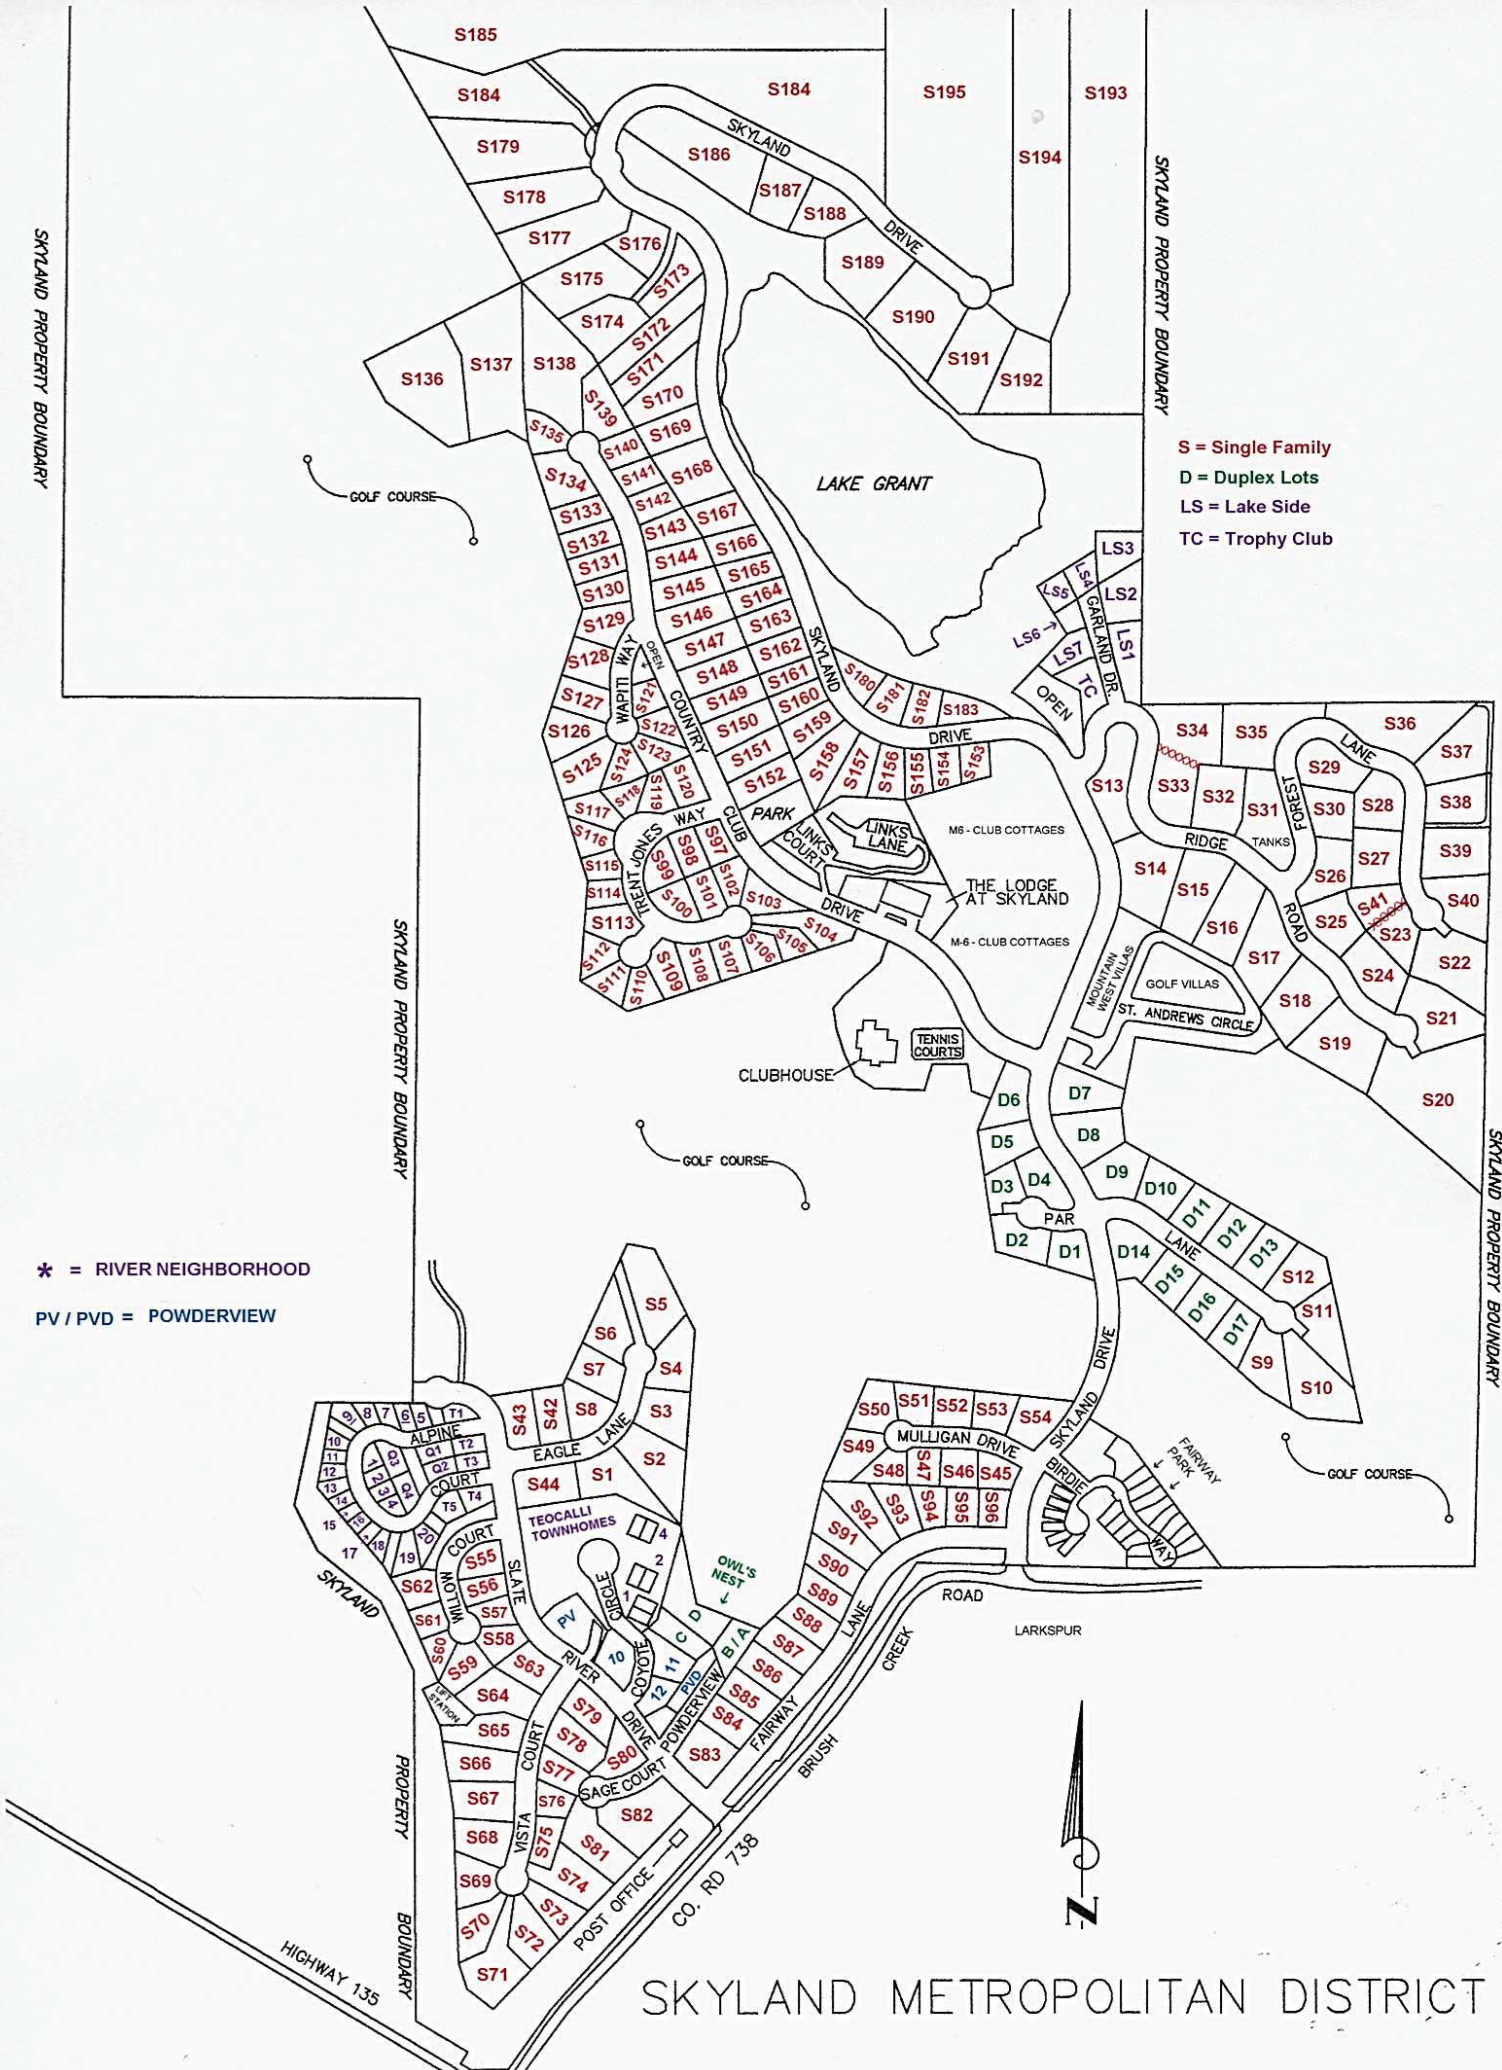

SKYLAND PROPERTY BOUNDARY

SKYLAND PROPERTY BOUNDARY

SKYLAND PROPERTY BOUNDARY

SKYLAND PROPERTY BOUNDARY

* = RIVER NEIGHBORHOOD
PV / PVD = POWDERVIEW

S = Single Family
D = Duplex Lots
LS = Lake Side
TC = Trophy Club

SKYLAND METROPOLITAN DISTRICT