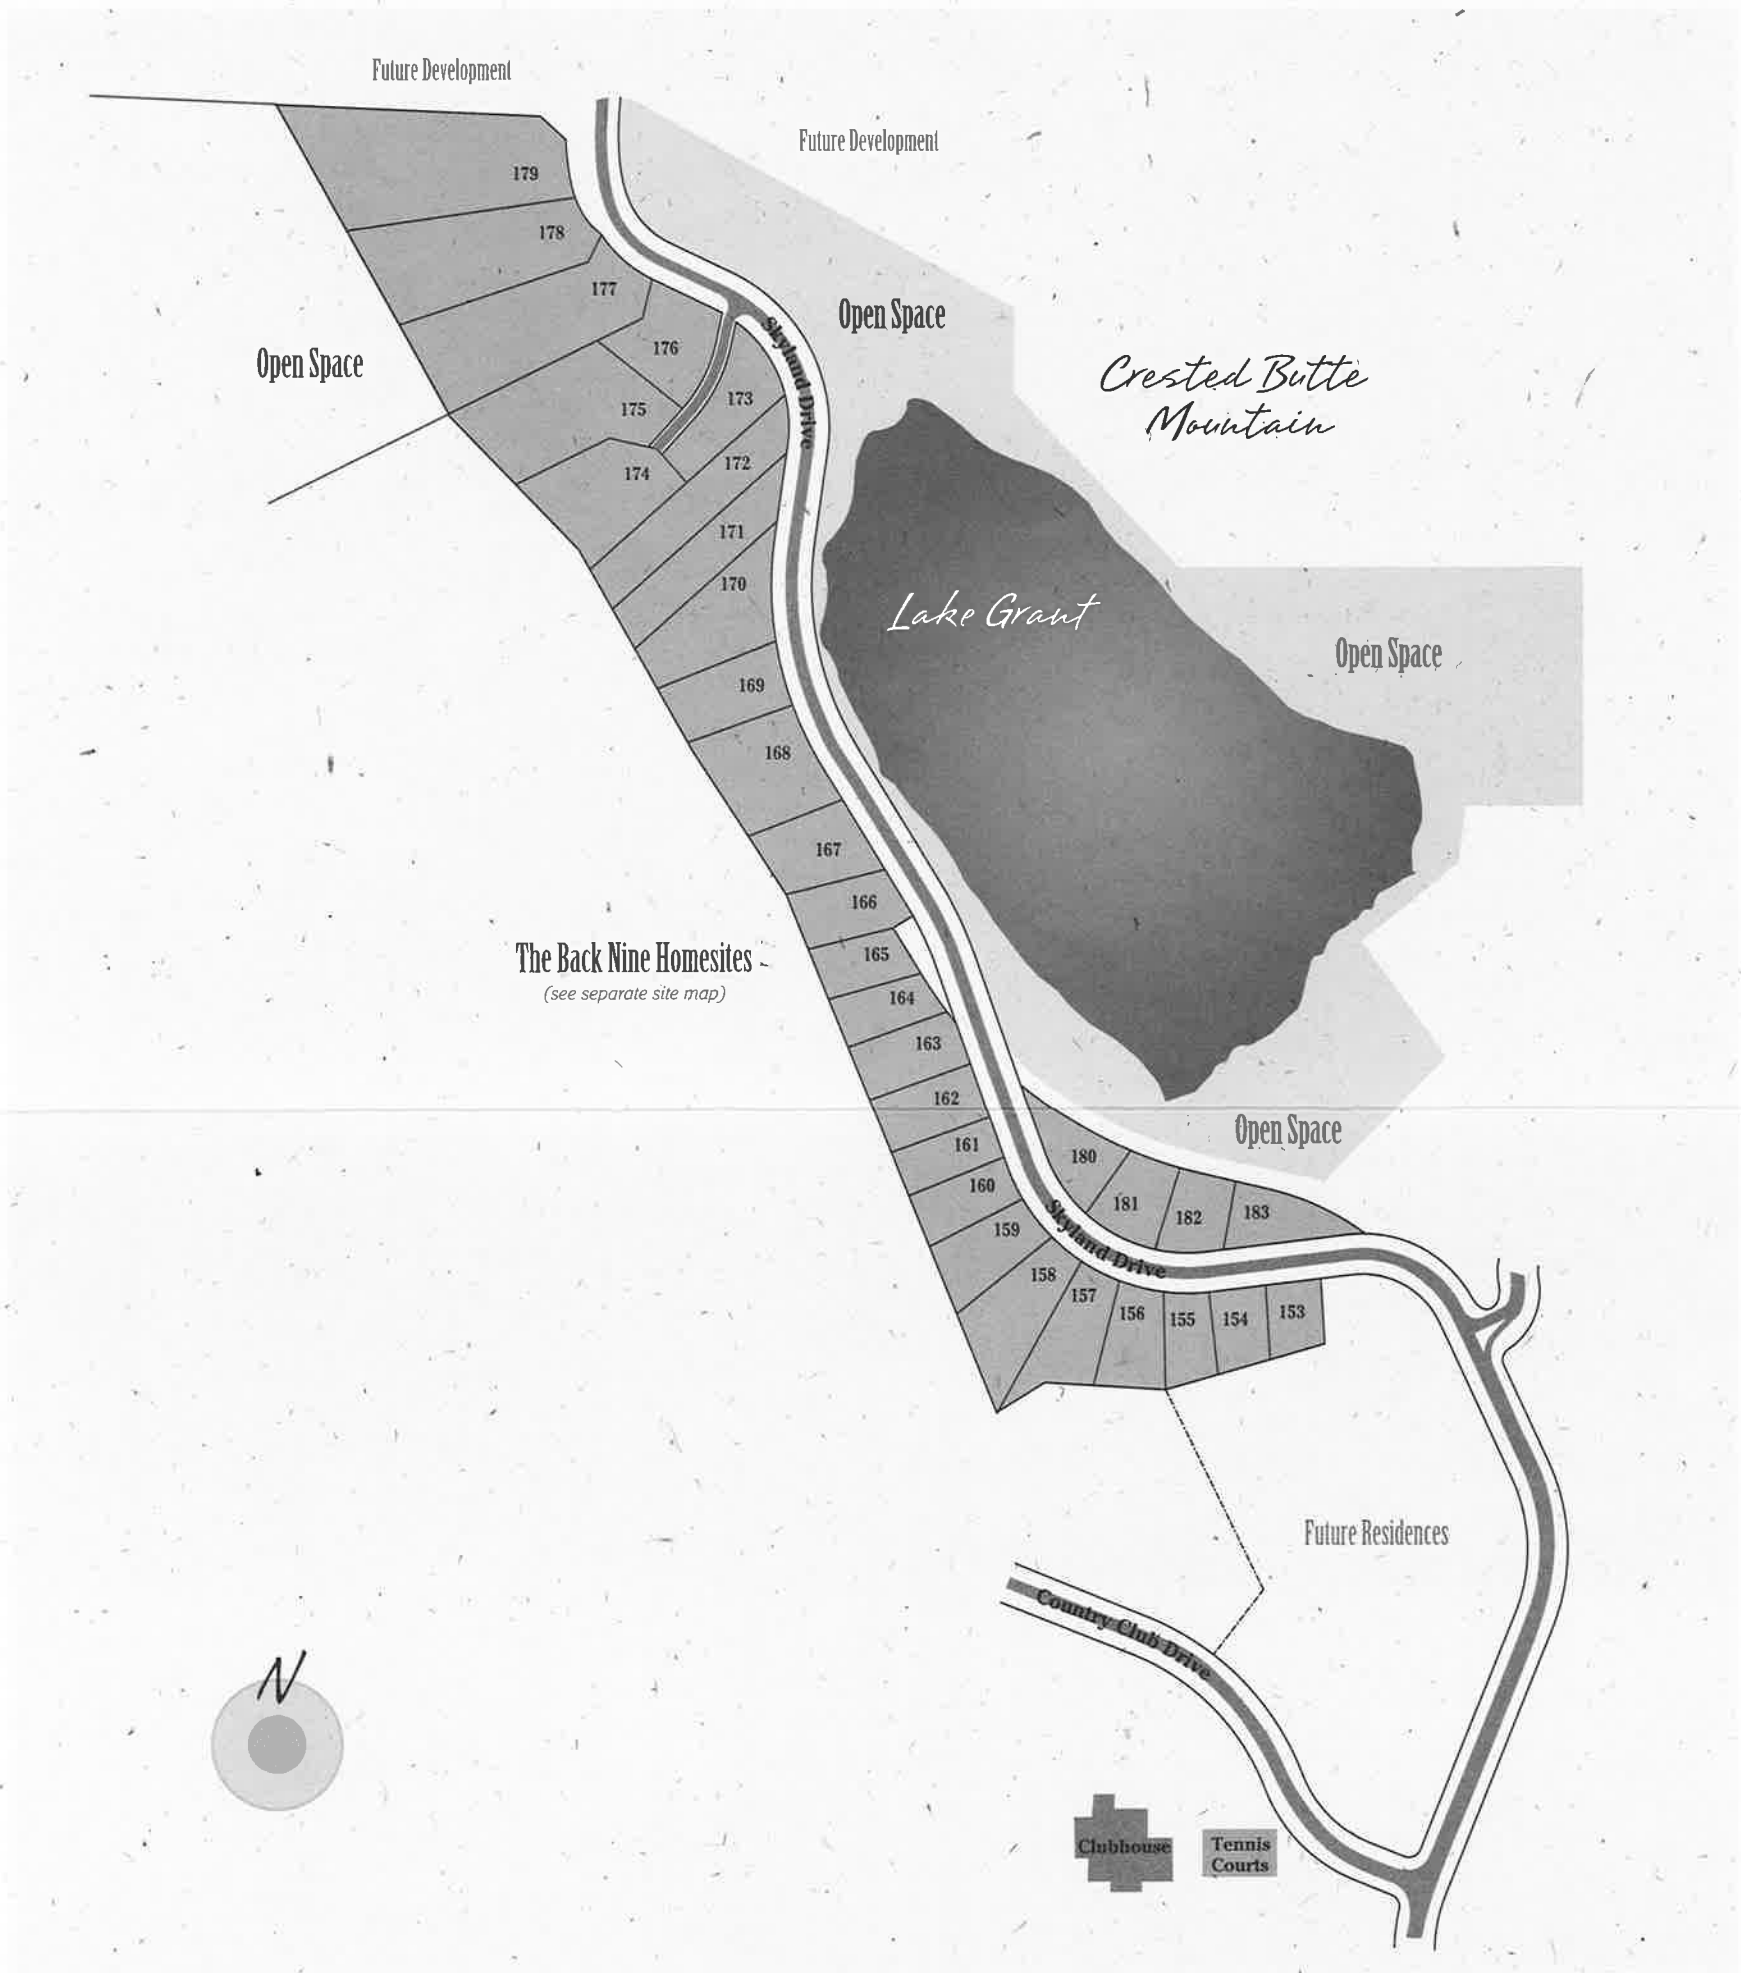

Homesites at Lake Grant

The homesites that encircle The Club at Crested Butte's private Lake Grant enjoy a variety of hilltop views. Some homesites overlook the sparkling 20-acre lake. All sites have views looking over the golf course and the Slate River, toward snowcapped mountains.