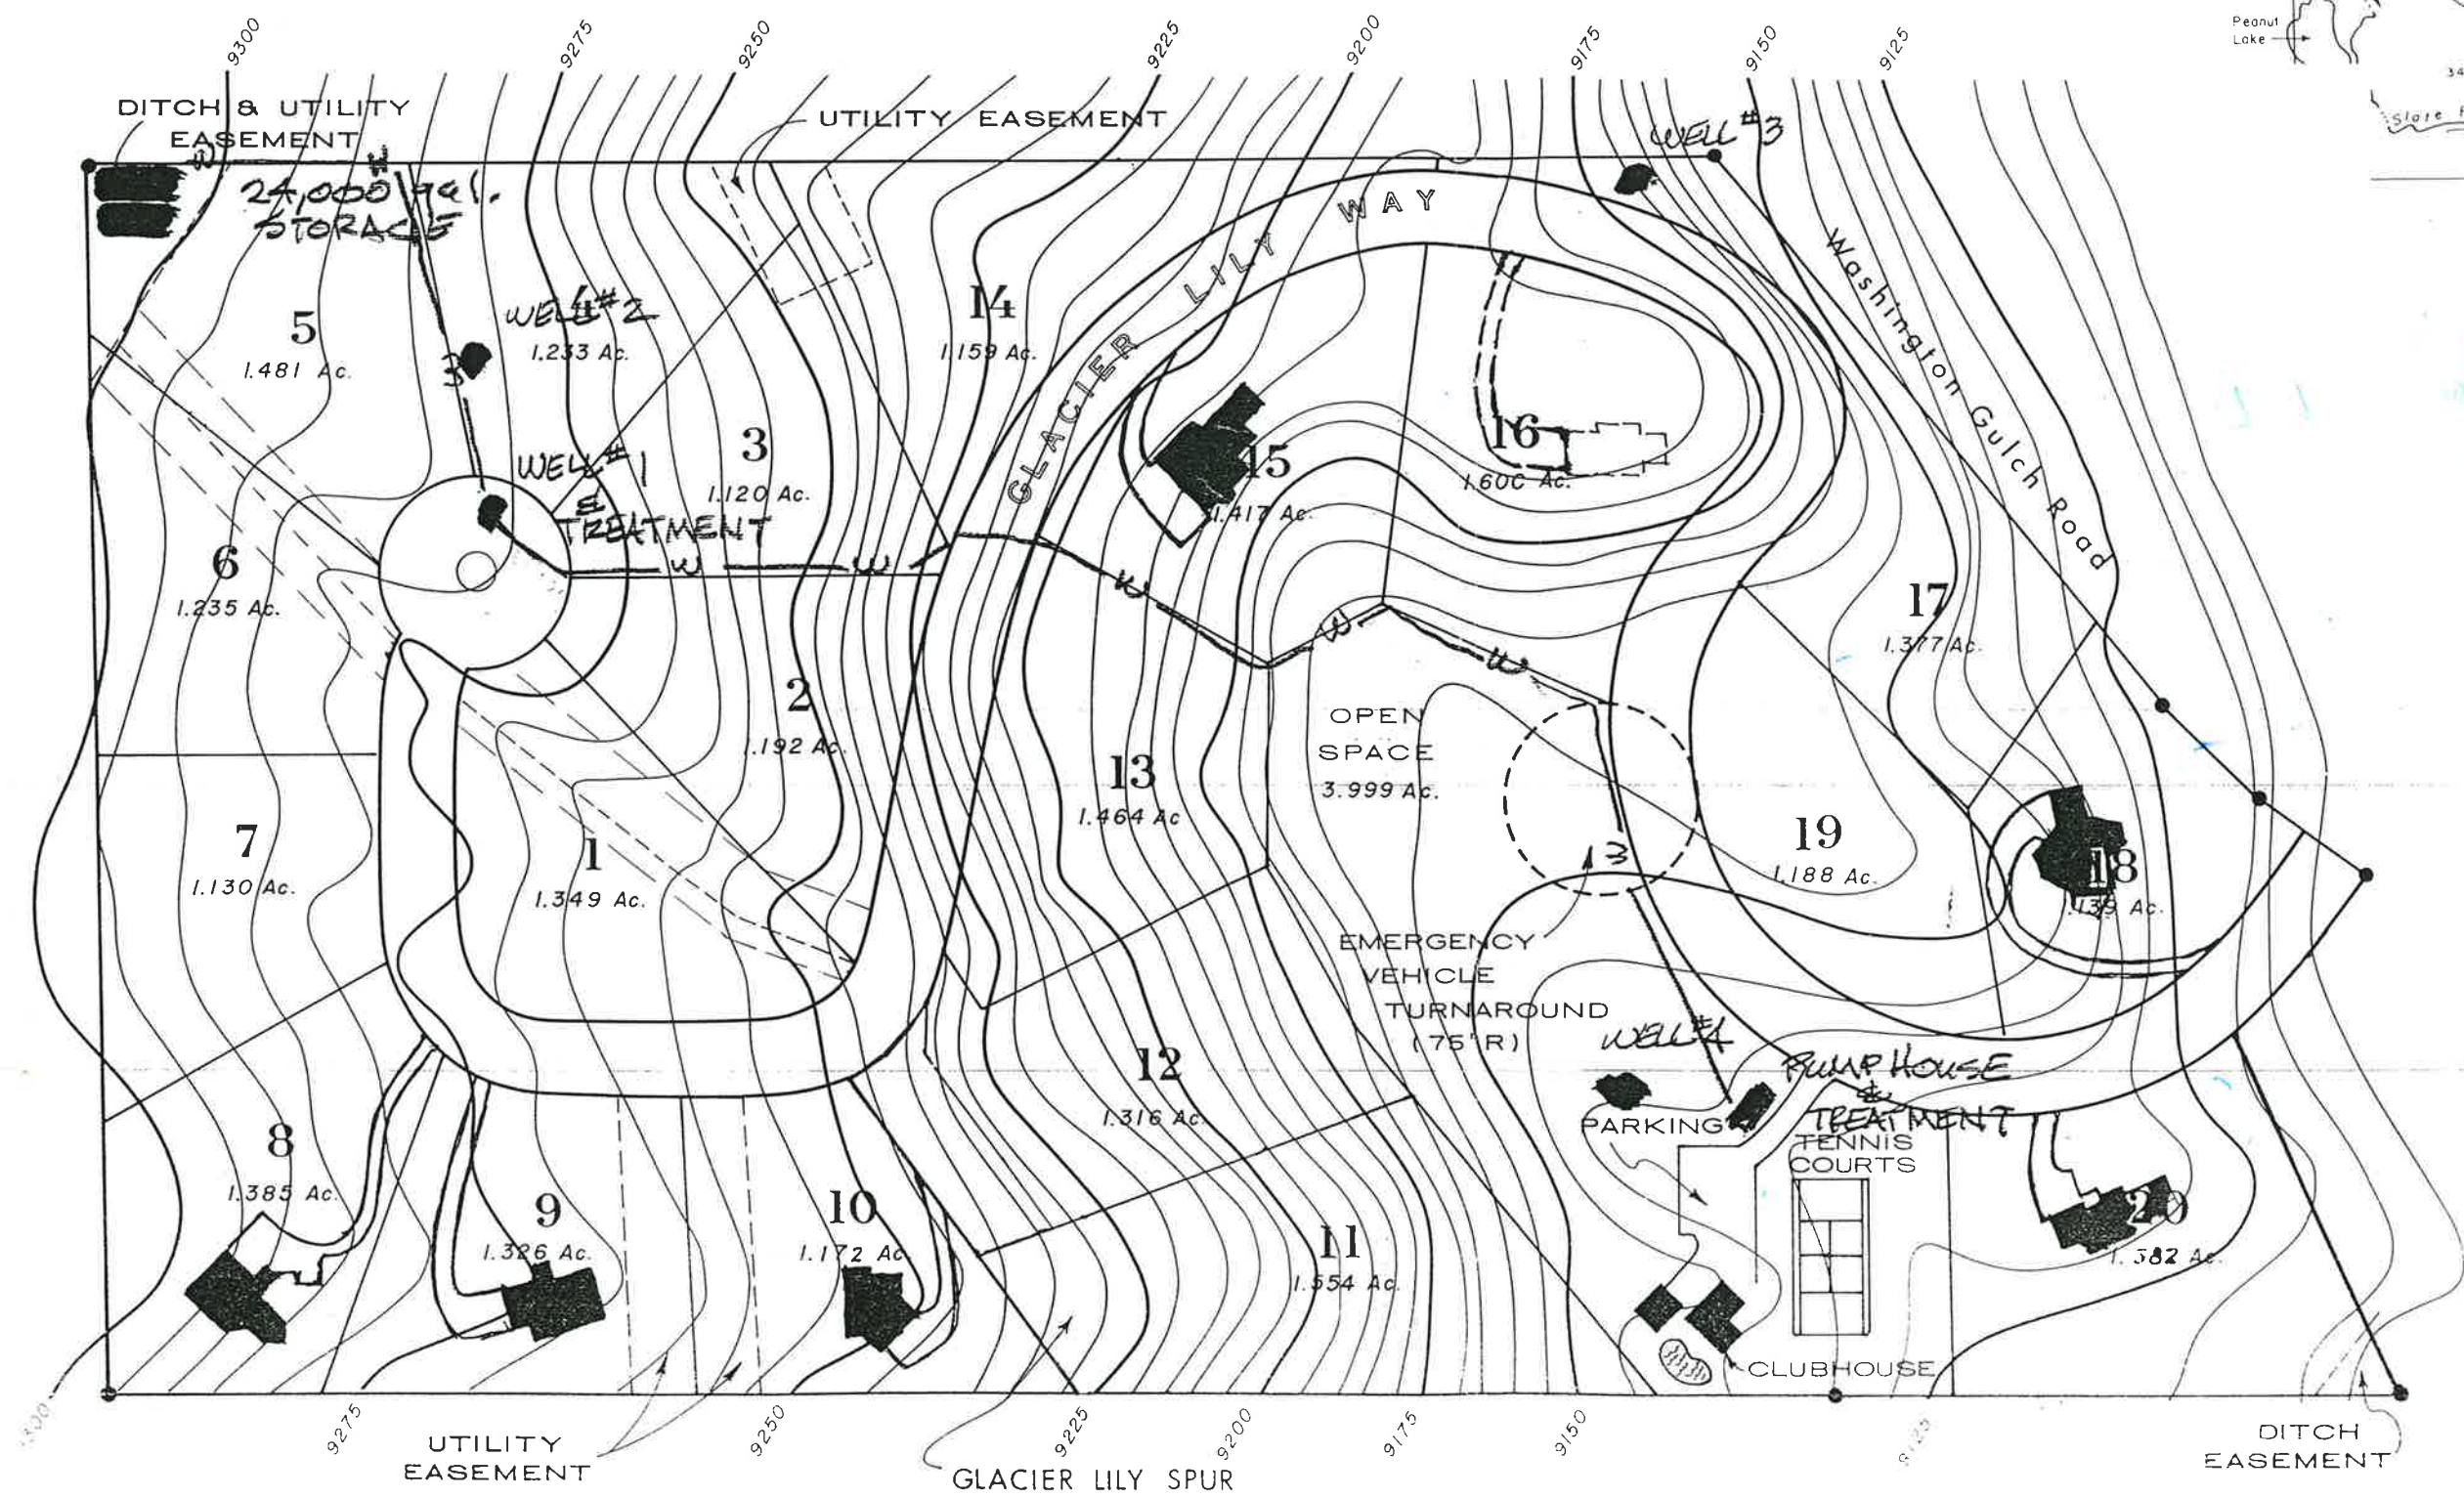

GLACIER LILY ESTATES

MT. CRESTED BUTTE, COLORADO

11
2
3
4
5
6
7
11
12
13, 17,

OFFICES AT THE GLACIER LILY ESTATES

P O BOX 428
CRESTED BUTTE, COLORADO 81224
303 349 7270 (303) 349-5283