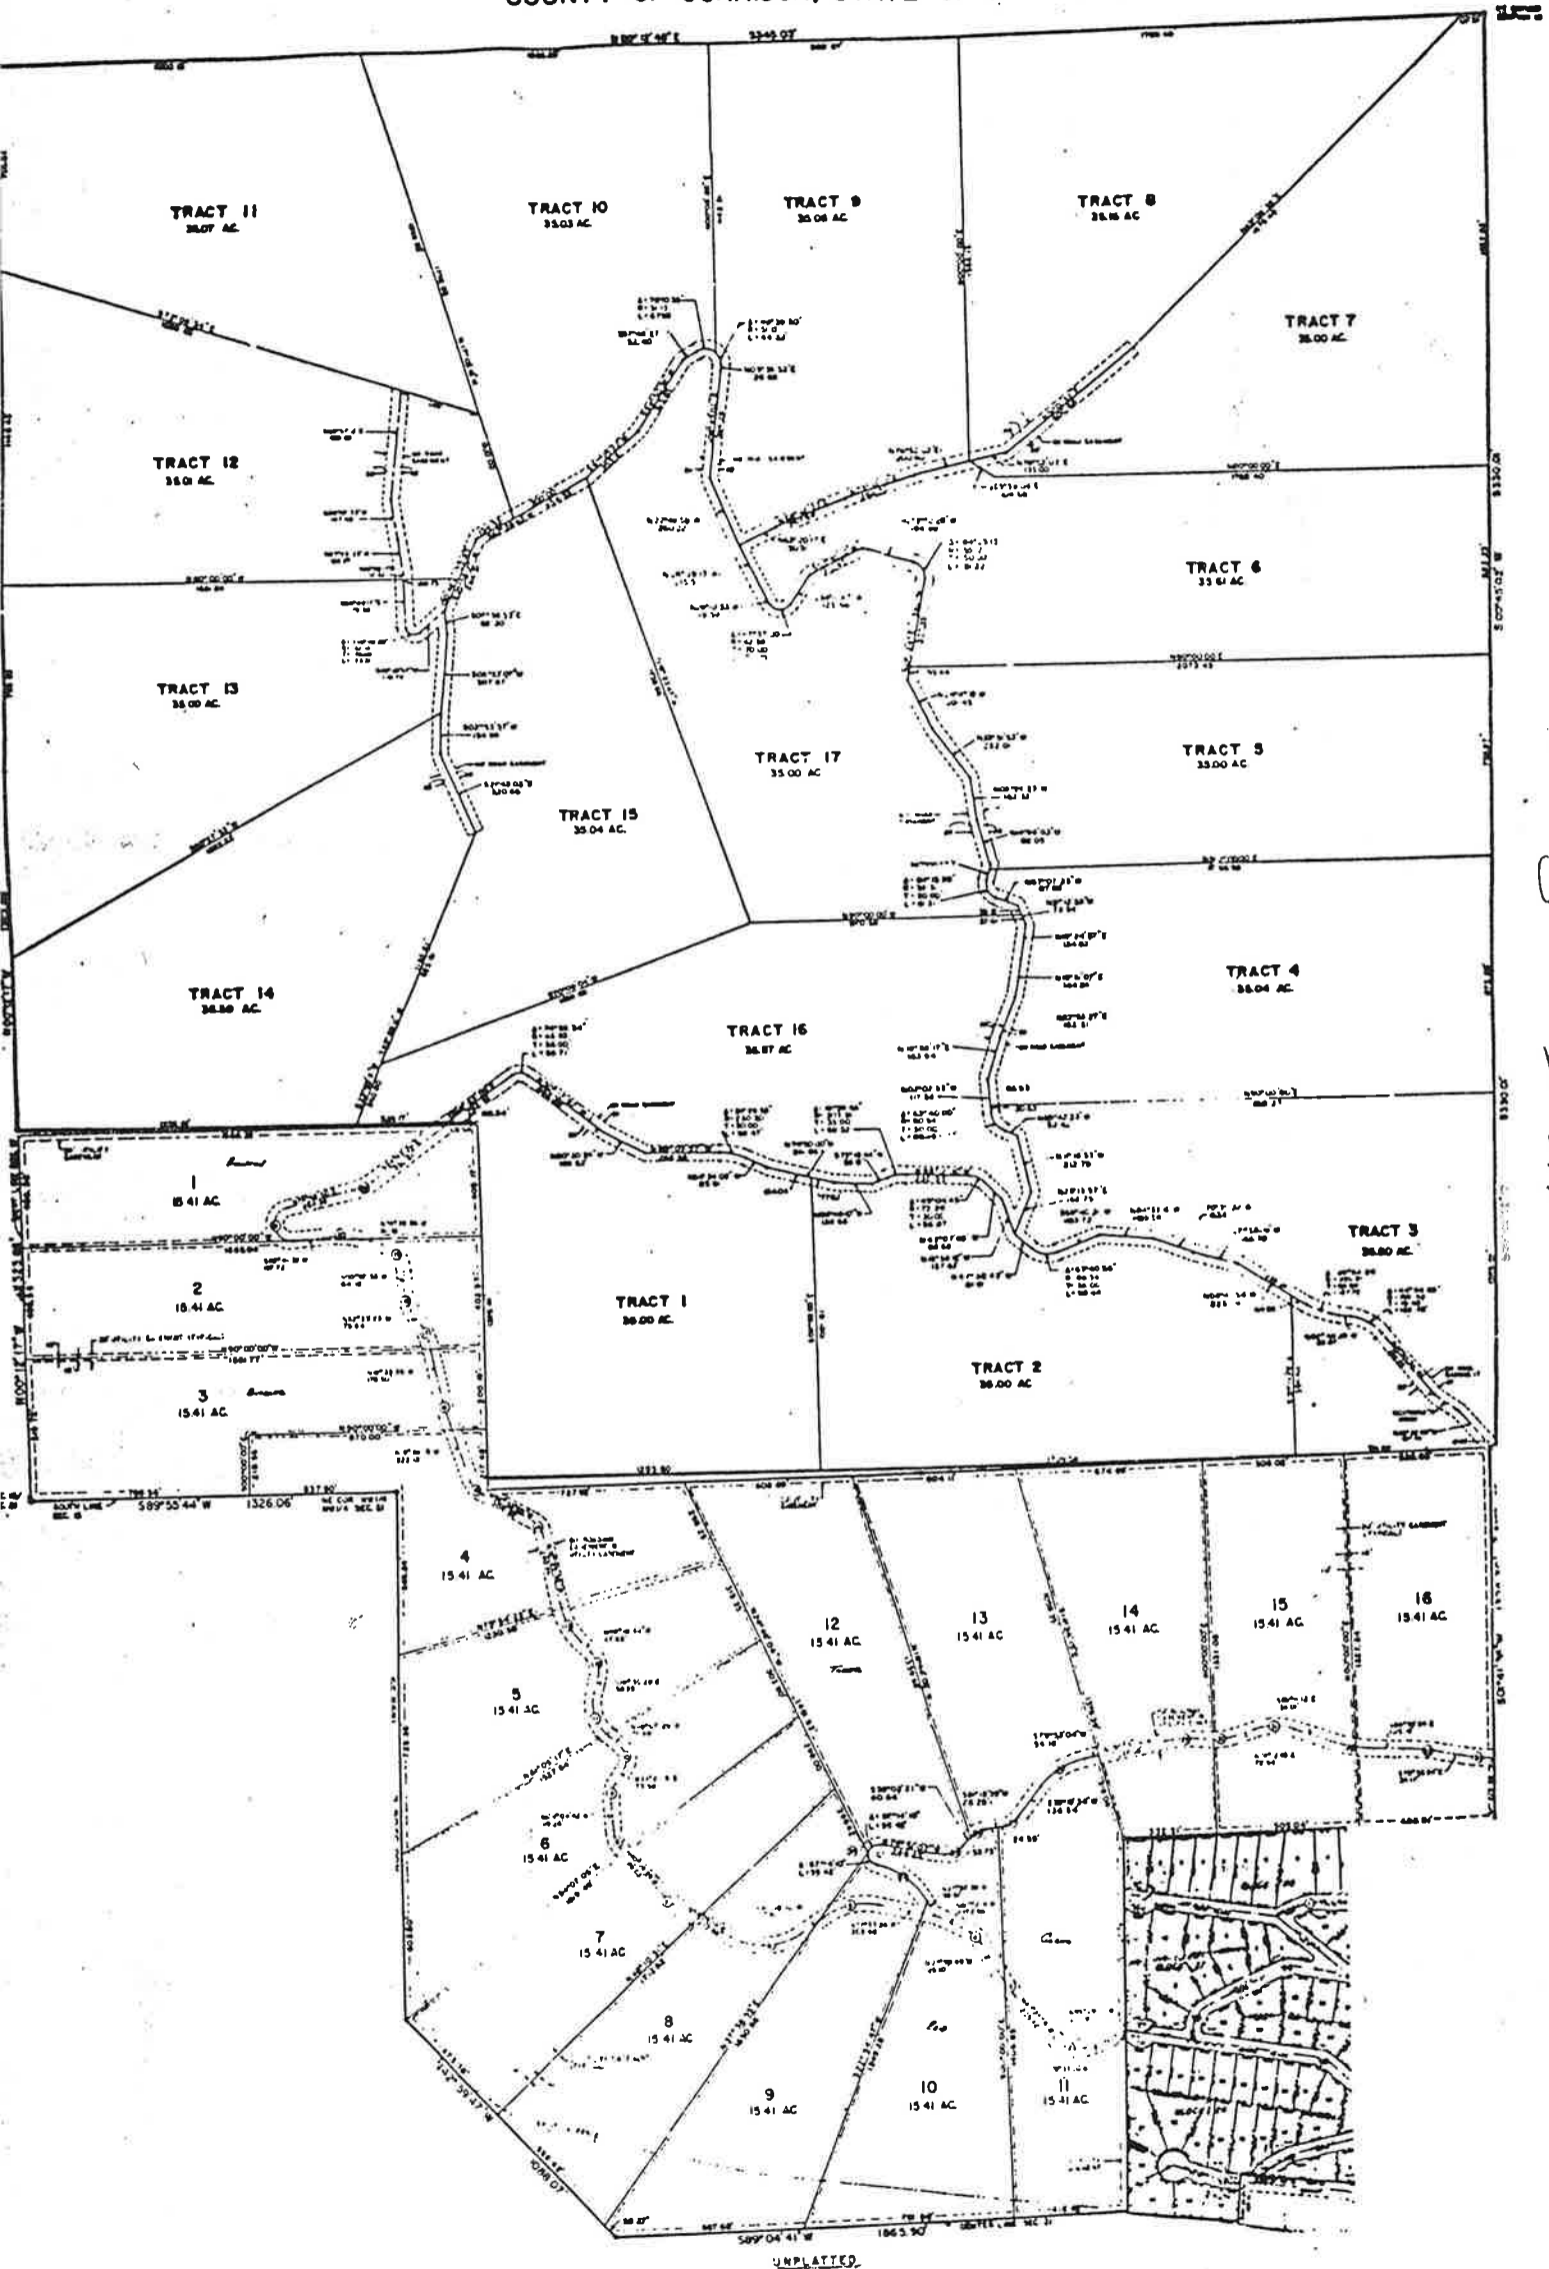

CRESTED BUTTE MEADOWS
 LOCATED IN SECTION 16, T.14S., R.85W. OF THE 6TH P.M.
 COUNTY OF GUNNISON, STATE OF COLORADO

U.S. FOREST SERVICE